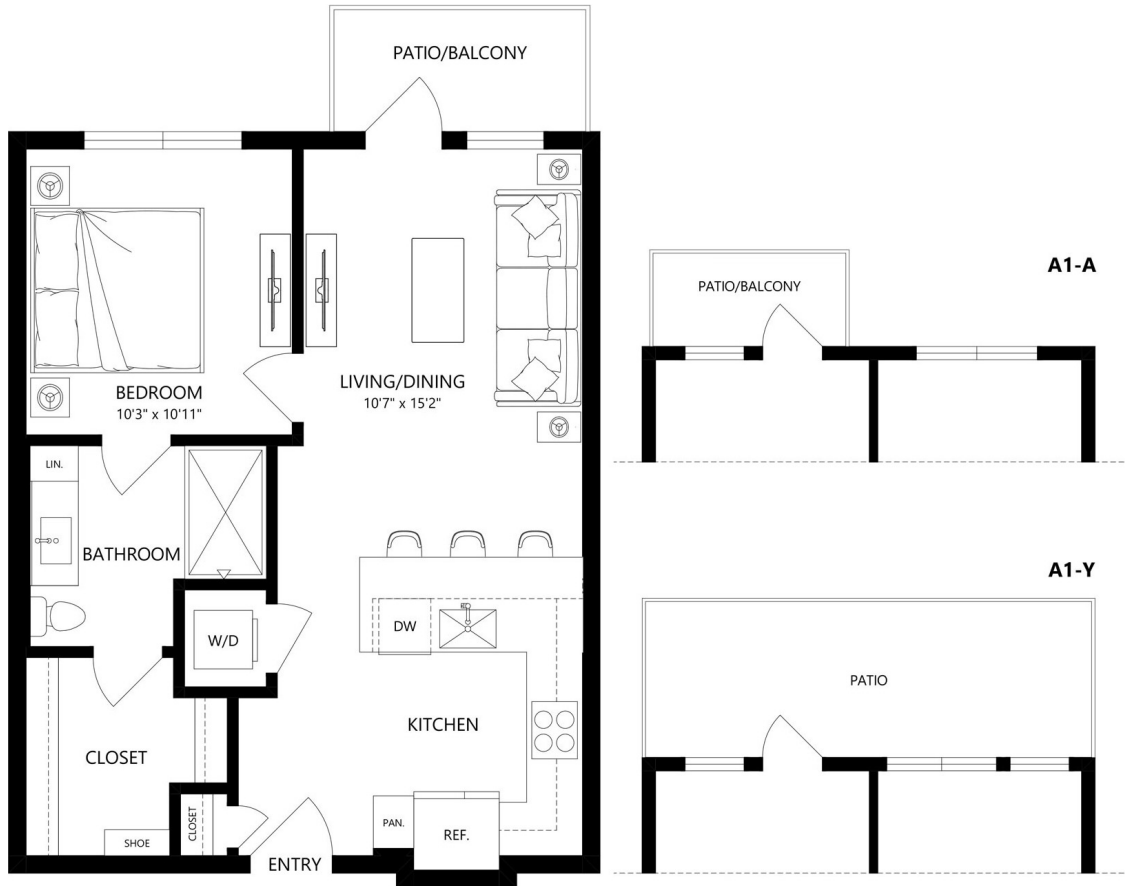

A1-A

1 BED / 1 BATH

618

SQ. FT.

5 LINE

2005 Empire St. | Charlotte, NC 28217

www.liveatfiveline.com

Floor plans are artist's rendering. All dimensions are approximate. Actual product and specifications may vary in dimension or detail. Not all features are available in every apartment. Prices and availability are subject to change. Please see a representative for details.