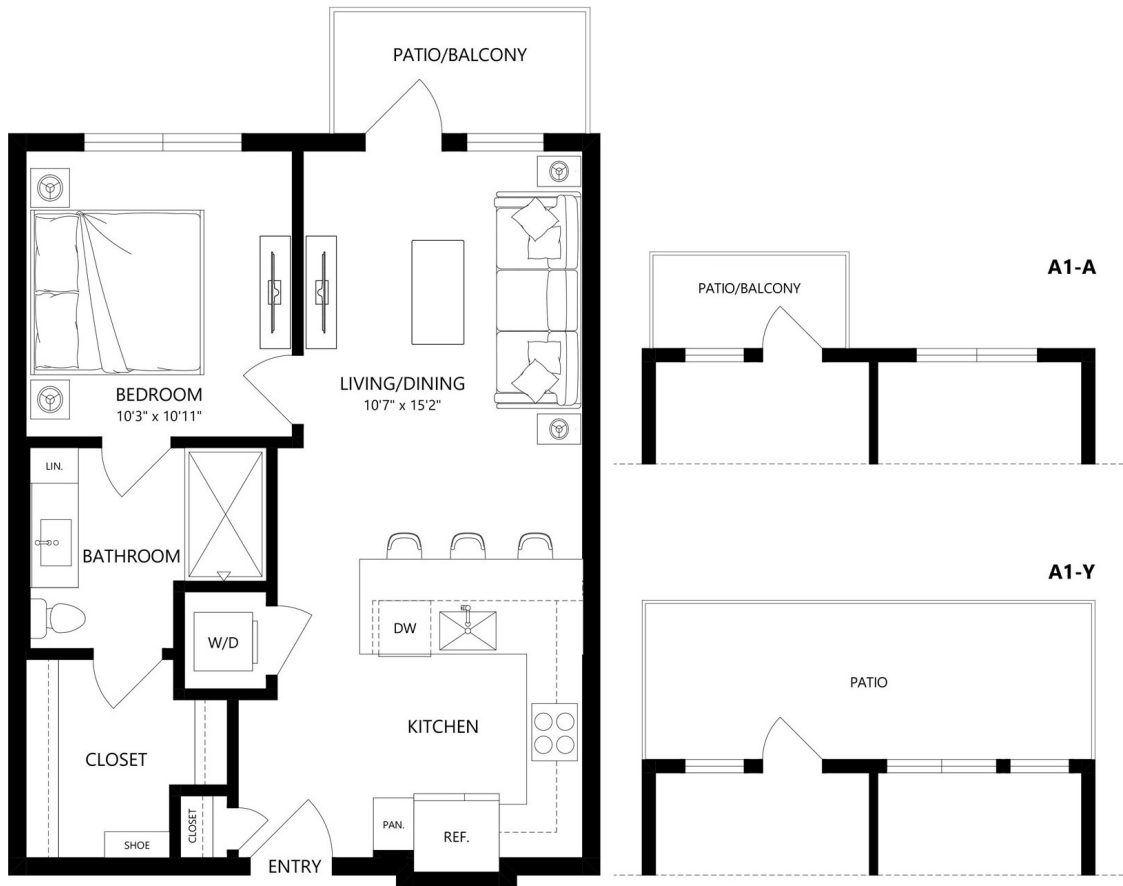

# A1

1 BED / 1 BATH

# 618

SQ. FT.

# 5LINE

2005 Empire St. | Charlotte, NC 28217

[www.liveatfiveline.com](http://www.liveatfiveline.com)

Floor plans are artist's rendering. All dimensions are approximate. Actual product and specifications may vary in dimension or detail. Not all features are available in every apartment. Prices and availability are subject to change. Please see a representative for details.