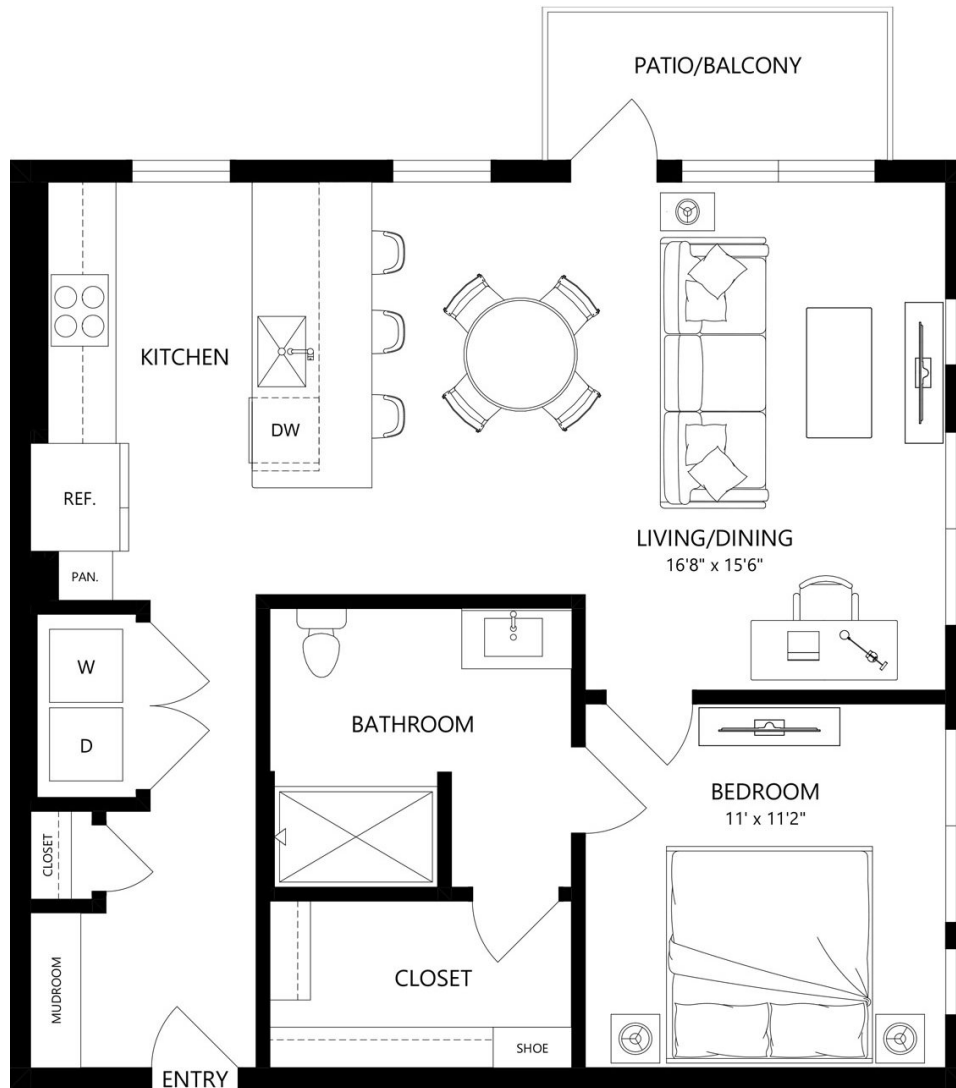

# A10-HC

1 BED / 1 BATH

# 807

SQ. FT.

# 5LINE

2005 Empire St. | Charlotte, NC 28217

[www.liveatfiveline.com](http://www.liveatfiveline.com)

Floor plans are artist's rendering. All dimensions are approximate. Actual product and specifications may vary in dimension or detail. Not all features are available in every apartment. Prices and availability are subject to change. Please see a representative for details.