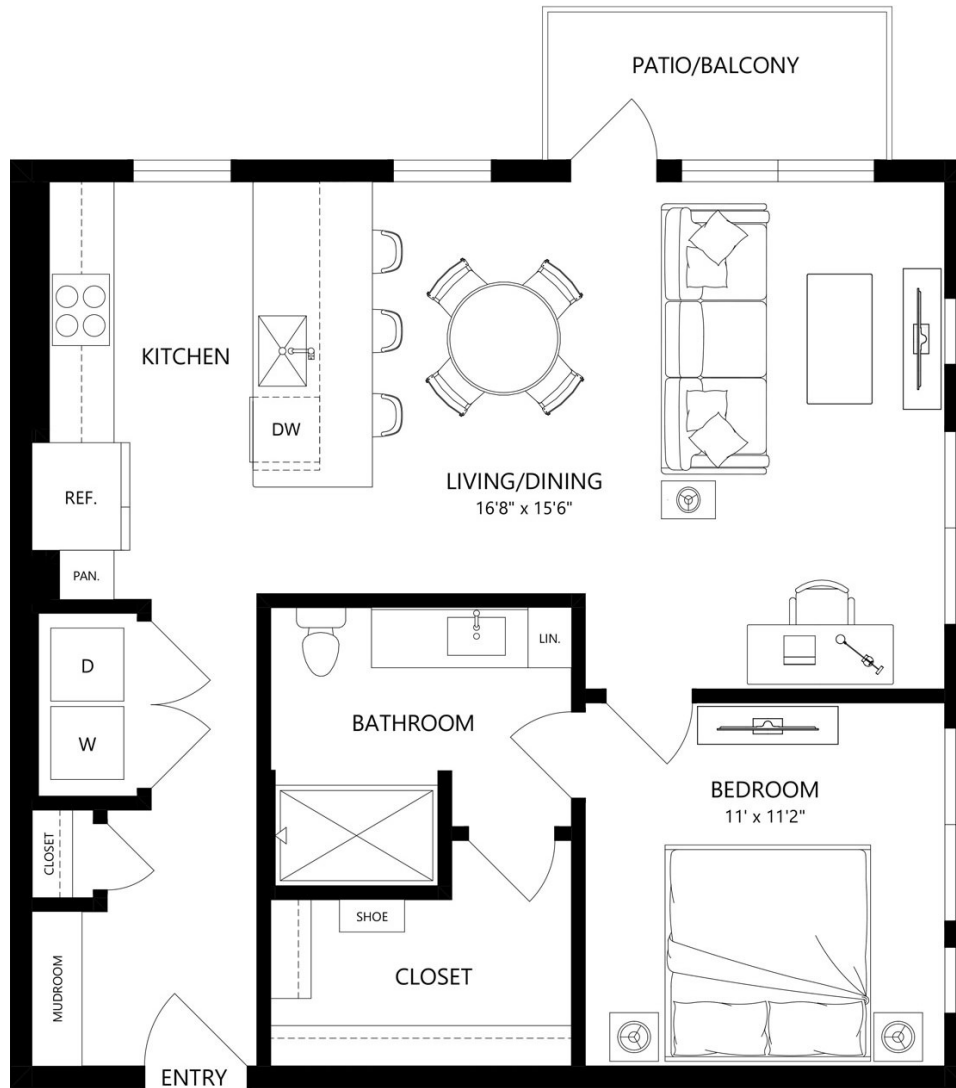

A10

1 BED / 1 BATH

807

SQ. FT.

5LINE

2005 Empire St. | Charlotte, NC 28217

www.liveatfiveline.com

Floor plans are artist's rendering. All dimensions are approximate. Actual product and specifications may vary in dimension or detail. Not all features are available in every apartment. Prices and availability are subject to change. Please see a representative for details.