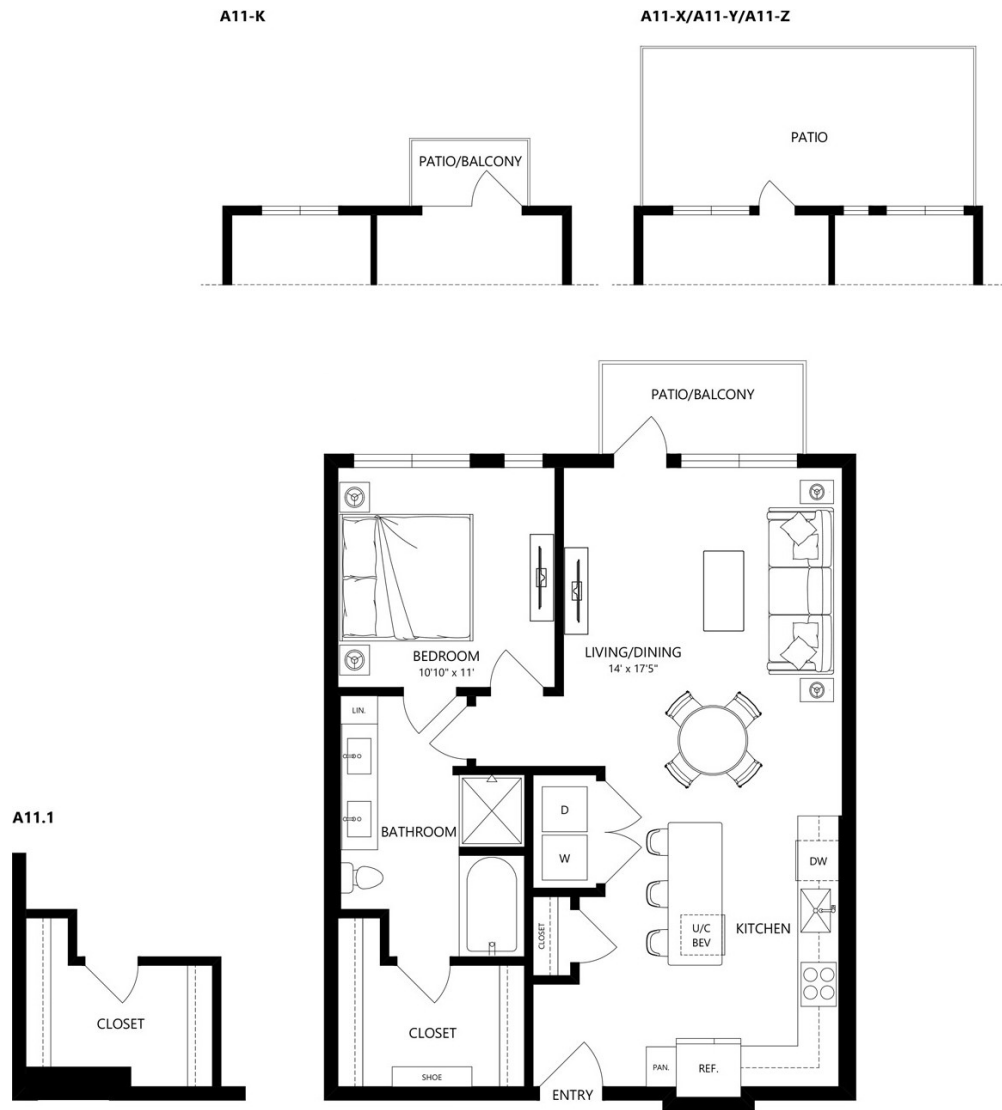

A11

1 BED / 1 BATH

834

SQ. FT.

5 LINE

2005 Empire St. | Charlotte, NC 28217

www.liveatfiveline.com

Floor plans are artist's rendering. All dimensions are approximate. Actual product and specifications may vary in dimension or detail. Not all features are available in every apartment. Prices and availability are subject to change. Please see a representative for details.