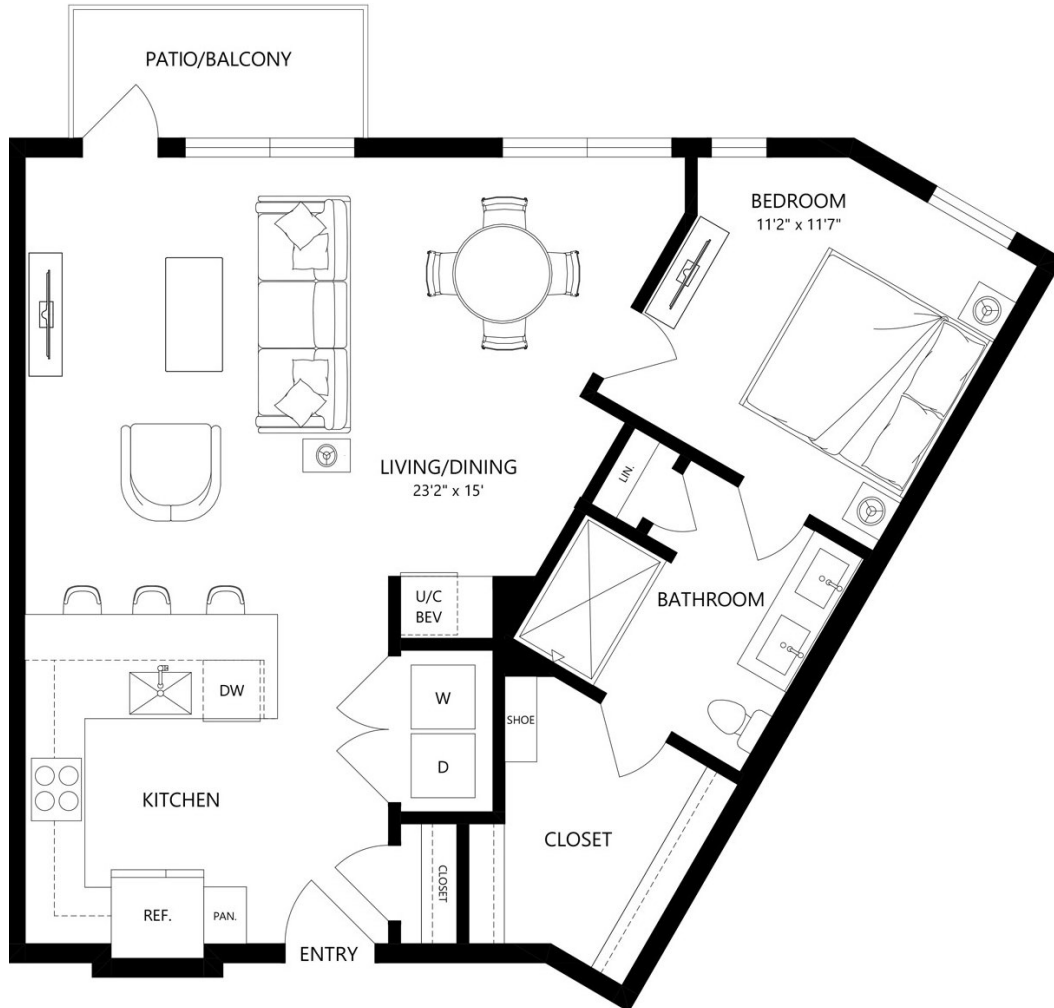

# A12

1 BED / 1 BATH

# 856

SQ. FT.

# 5 LINE

2005 Empire St. | Charlotte, NC 28217

[www.liveatfiveline.com](http://www.liveatfiveline.com)

Floor plans are artist's rendering. All dimensions are approximate. Actual product and specifications may vary in dimension or detail. Not all features are available in every apartment. Prices and availability are subject to change. Please see a representative for details.