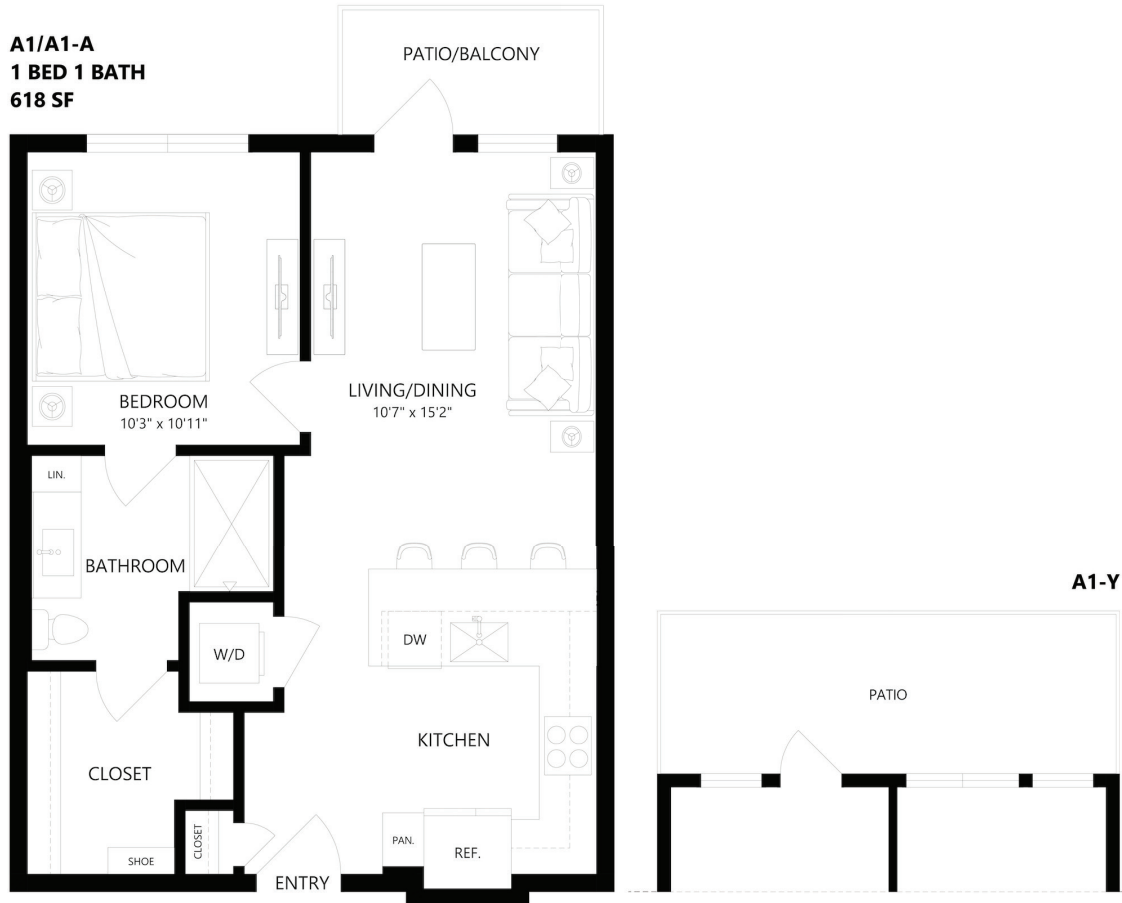

# A1

1 BED / 1 BATH

# 618

SQ. FT.

# 5 LINE

2005 Empire St. | Charlotte, NC 28217

[www.liveatfiveline.com](http://www.liveatfiveline.com)

Floor plans are artist's rendering. All dimensions are approximate. Actual product and specifications may vary in dimension or detail. Not all features are available in every apartment. Prices and availability are subject to change. Please see a representative for details.