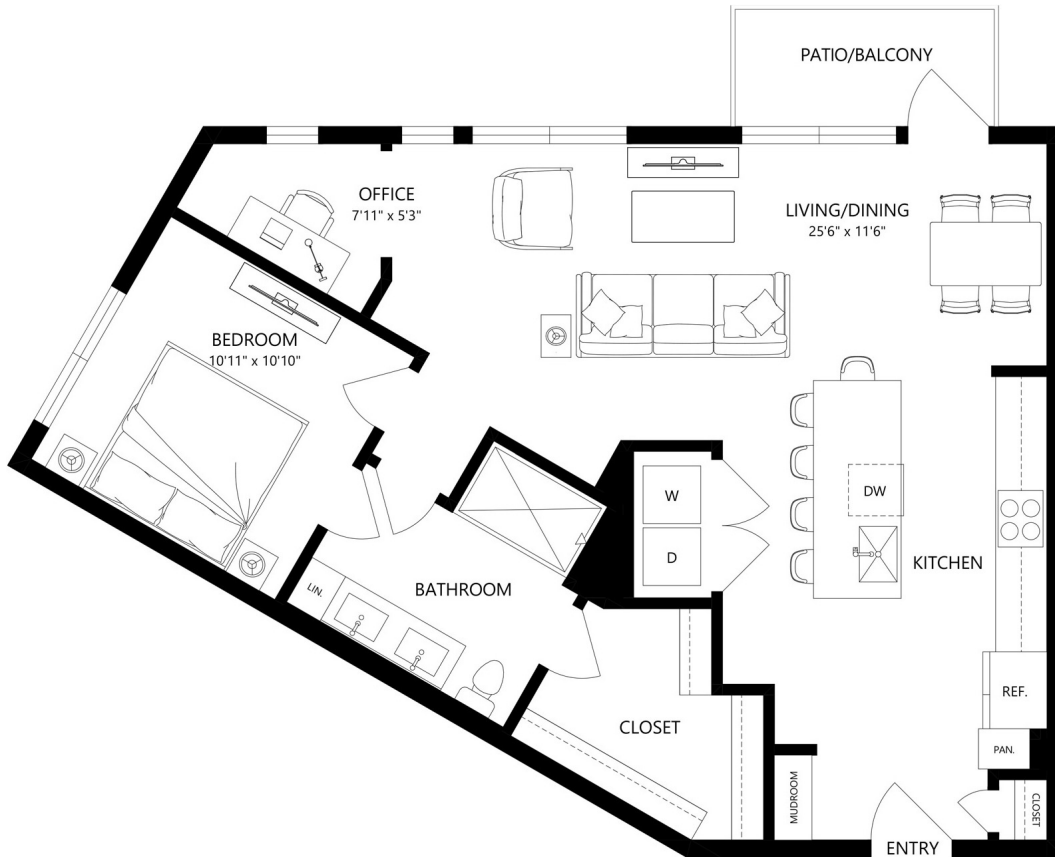

A15

1 BED / 1 BATH

889

SQ. FT.

5LINE

2005 Empire St. | Charlotte, NC 28217

www.liveatfiveline.com

Floor plans are artist's rendering. All dimensions are approximate. Actual product and specifications may vary in dimension or detail. Not all features are available in every apartment. Prices and availability are subject to change. Please see a representative for details.