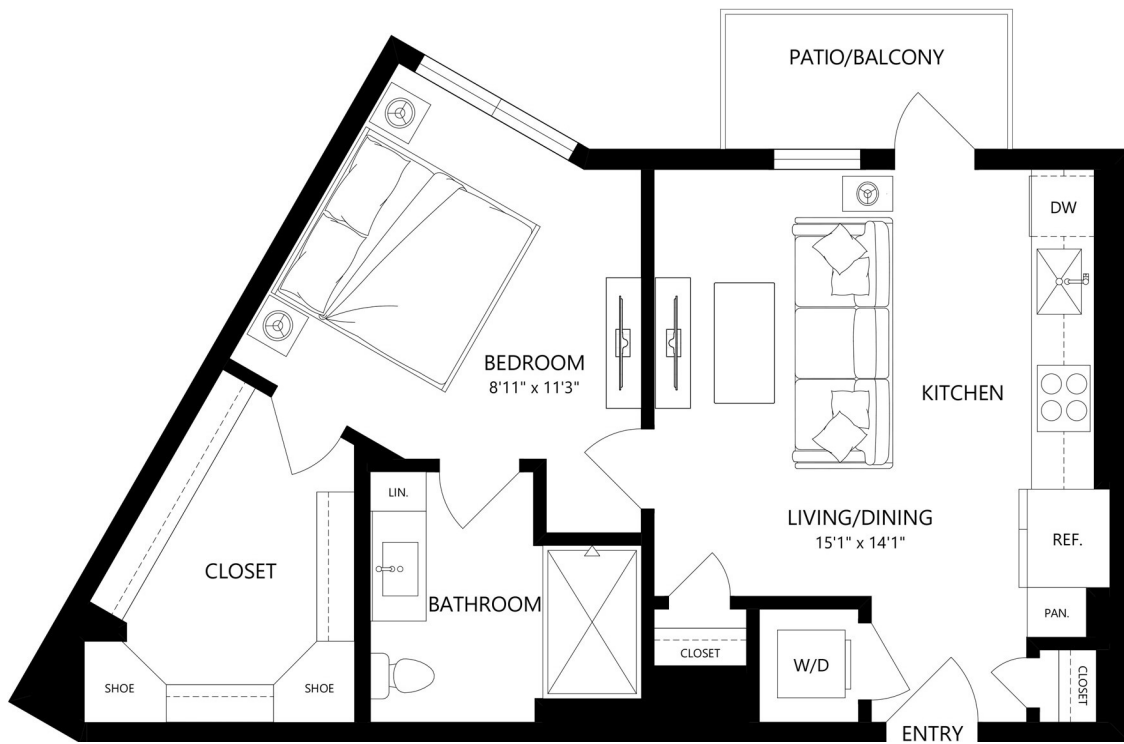

A2

1 BED / 1 BATH

621

SQ. FT.

5LINE

2005 Empire St. | Charlotte, NC 28217

www.liveatfiveline.com

Floor plans are artist's rendering. All dimensions are approximate. Actual product and specifications may vary in dimension or detail. Not all features are available in every apartment. Prices and availability are subject to change. Please see a representative for details.