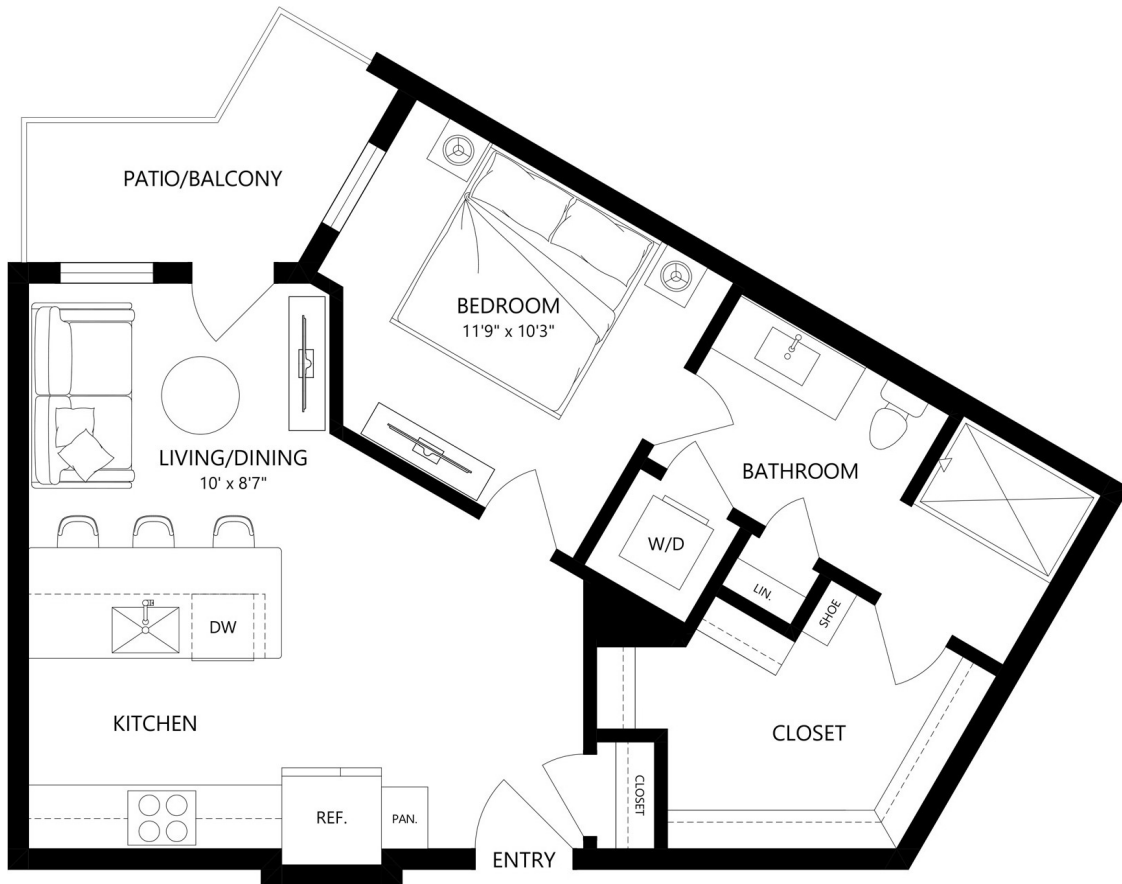

# A3

1 BED / 1 BATH

# 636

SQ. FT.

## 5 LINE

2005 Empire St. | Charlotte, NC 28217

[www.liveatfiveline.com](http://www.liveatfiveline.com)

Floor plans are artist's rendering. All dimensions are approximate. Actual product and specifications may vary in dimension or detail. Not all features are available in every apartment. Prices and availability are subject to change. Please see a representative for details.