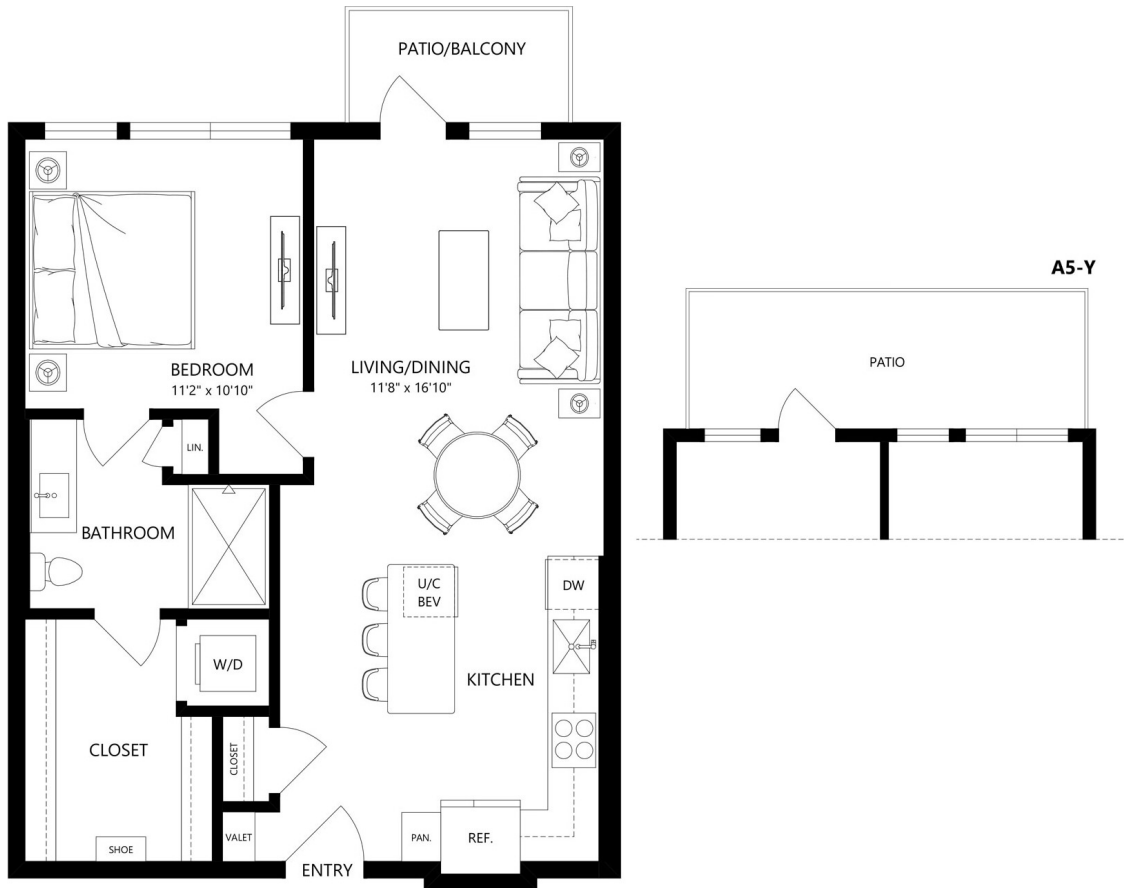

A5

1 BED / 1 BATH

722

SQ. FT.

5 LINE

2005 Empire St. | Charlotte, NC 28217

www.liveatfiveline.com

Floor plans are artist's rendering. All dimensions are approximate. Actual product and specifications may vary in dimension or detail. Not all features are available in every apartment. Prices and availability are subject to change. Please see a representative for details.