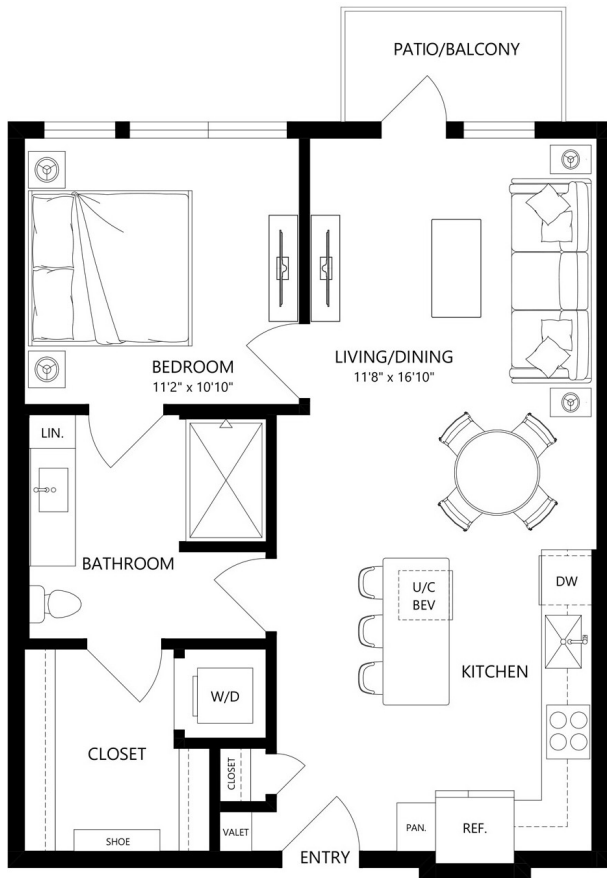

A6

1 BED / 1 BATH

722

SQ. FT.

5 LINE

2005 Empire St. | Charlotte, NC 28217

www.liveatfiveline.com

Floor plans are artist's rendering. All dimensions are approximate. Actual product and specifications may vary in dimension or detail. Not all features are available in every apartment. Prices and availability are subject to change. Please see a representative for details.