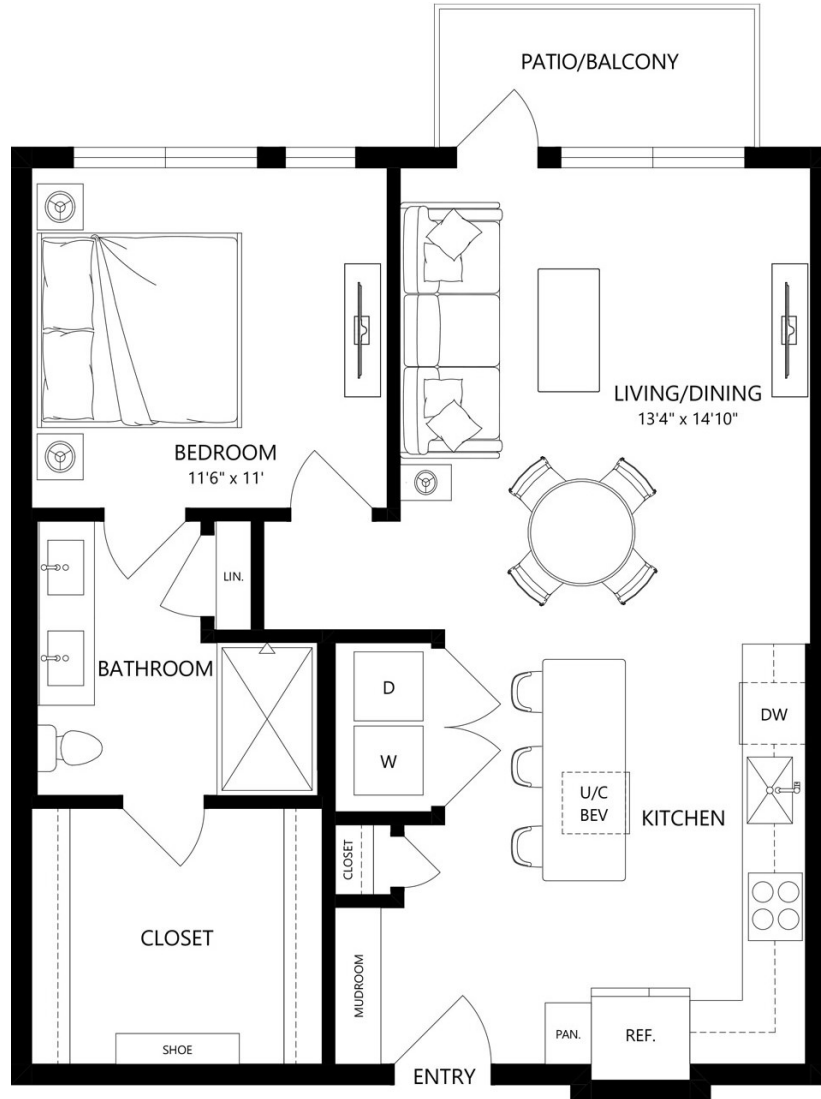

A8

1 BED / 1 BATH

782

SQ. FT.

5 LINE

2005 Empire St. | Charlotte, NC 28217

www.liveatfiveline.com

Floor plans are artist's rendering. All dimensions are approximate. Actual product and specifications may vary in dimension or detail. Not all features are available in every apartment. Prices and availability are subject to change. Please see a representative for details.