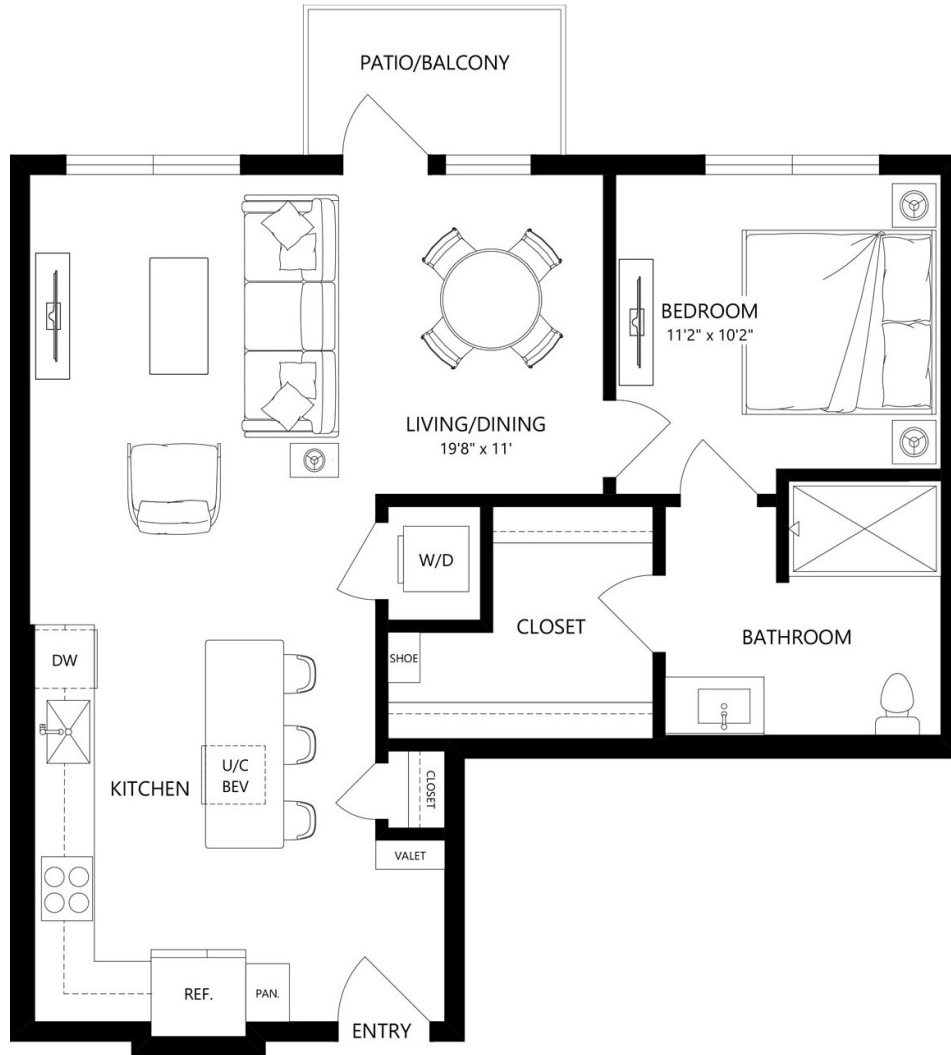

# A9-ADA

1 BED / 1 BATH

# 795

SQ. FT.

# 5 LINE

2005 Empire St. | Charlotte, NC 28217

[www.liveatfiveline.com](http://www.liveatfiveline.com)

Floor plans are artist's rendering. All dimensions are approximate. Actual product and specifications may vary in dimension or detail. Not all features are available in every apartment. Prices and availability are subject to change. Please see a representative for details.