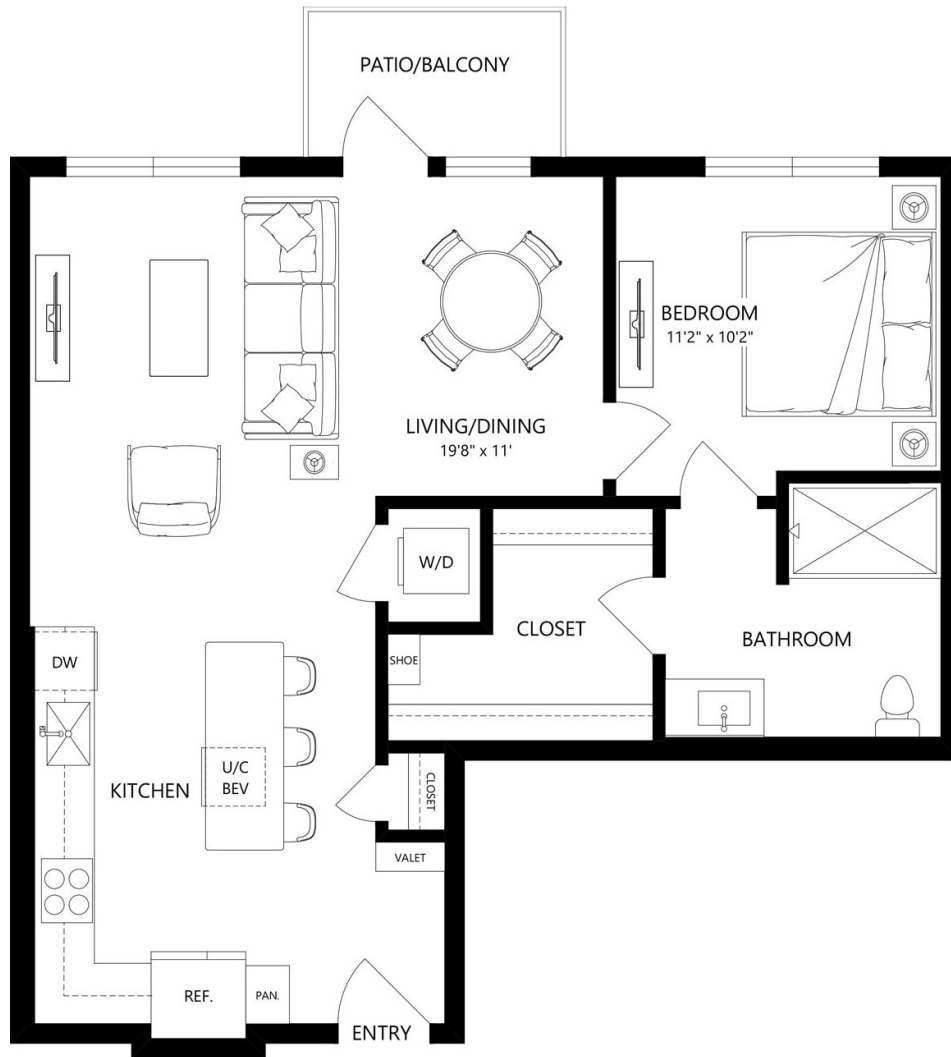

# A9-HC

1 BED / 1 BATH

# 795

SQ. FT.

# 5 LINE

2005 Empire St. | Charlotte, NC 28217

[www.liveatfiveline.com](http://www.liveatfiveline.com)

Floor plans are artist's rendering. All dimensions are approximate. Actual product and specifications may vary in dimension or detail. Not all features are available in every apartment. Prices and availability are subject to change. Please see a representative for details.