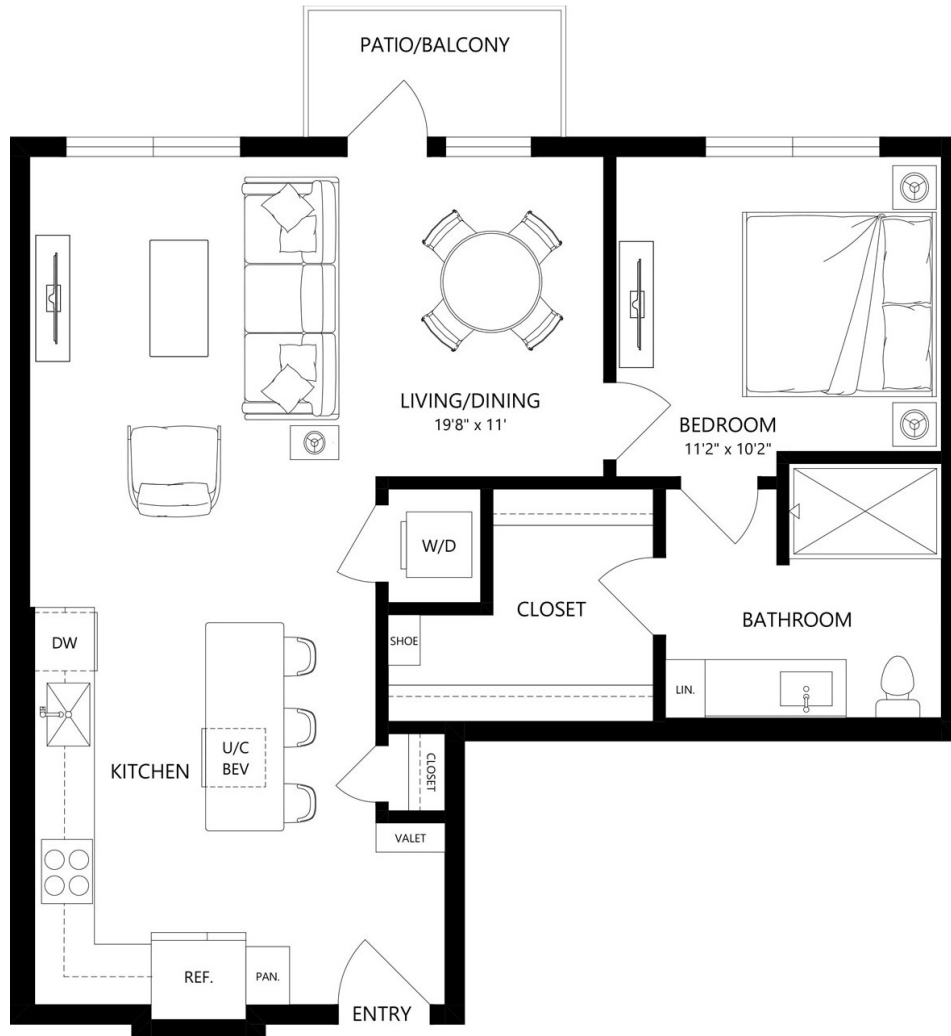

A9

1 BED / 1 BATH

795

SQ. FT.

5 LINE

2005 Empire St. | Charlotte, NC 28217

www.liveatfiveline.com

Floor plans are artist's rendering. All dimensions are approximate. Actual product and specifications may vary in dimension or detail. Not all features are available in every apartment. Prices and availability are subject to change. Please see a representative for details.