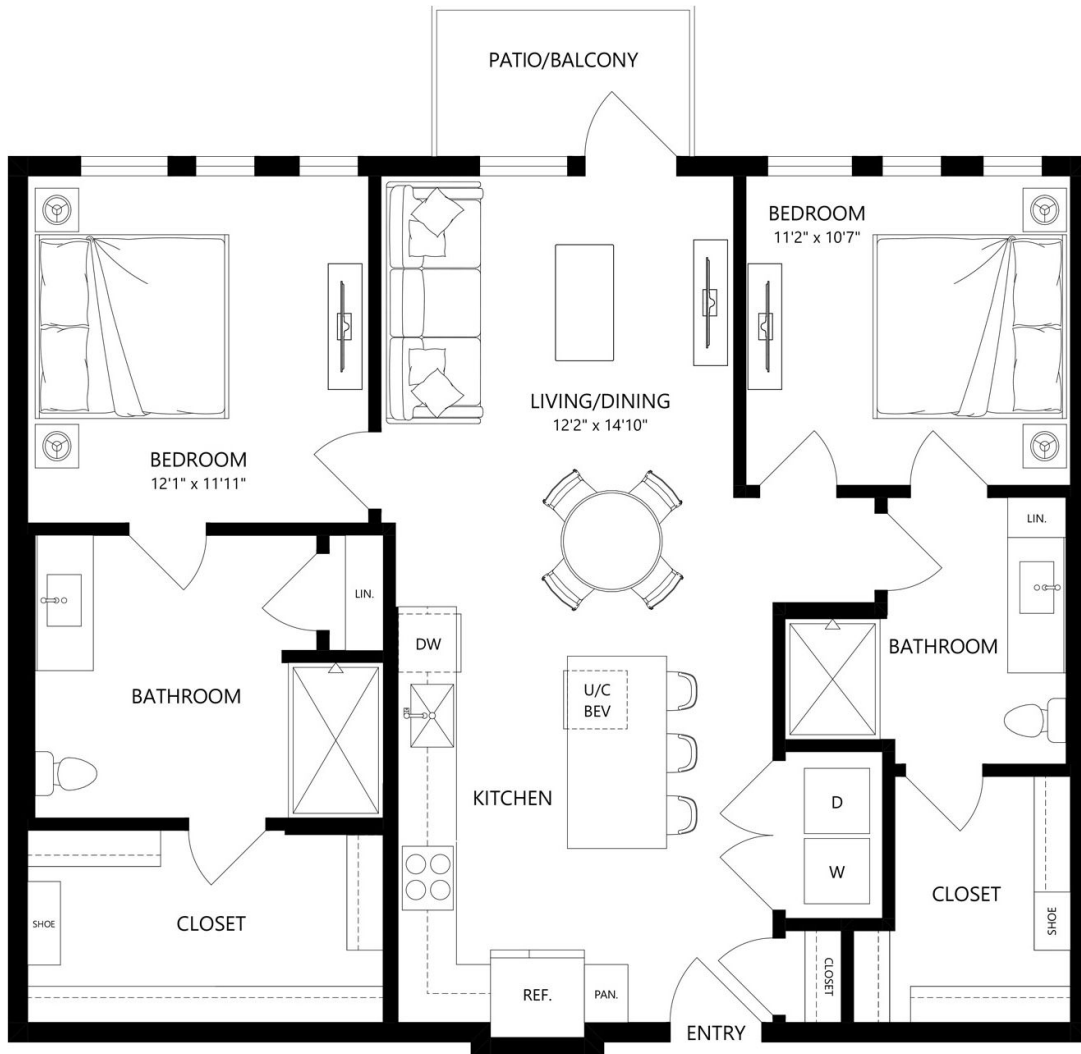

B6

2 BED / 2 BATH

1165

SQ. FT.

5LINE

2005 Empire St. | Charlotte, NC 28217

www.liveatfiveline.com

Floor plans are artist's rendering. All dimensions are approximate. Actual product and specifications may vary in dimension or detail. Not all features are available in every apartment. Prices and availability are subject to change. Please see a representative for details.