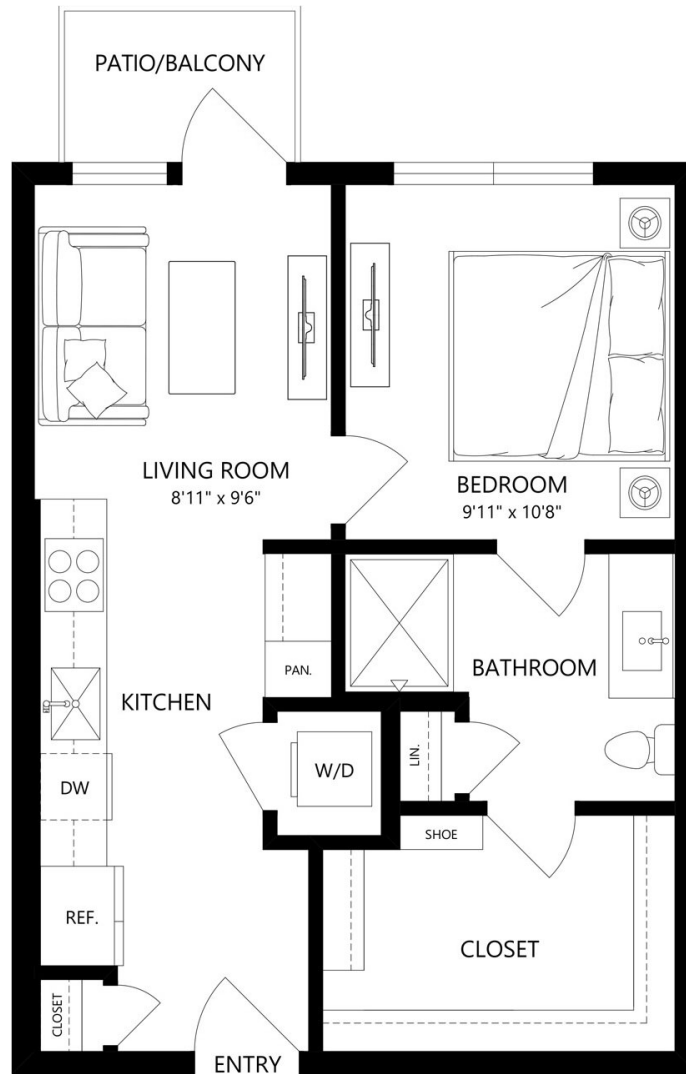

# S1

STUDIO / 1 BATH

# 540

SQ. FT.

# 5LINE

2005 Empire St. | Charlotte, NC 28217

[www.liveatfiveline.com](http://www.liveatfiveline.com)

Floor plans are artist's rendering. All dimensions are approximate. Actual product and specifications may vary in dimension or detail. Not all features are available in every apartment. Prices and availability are subject to change. Please see a representative for details.